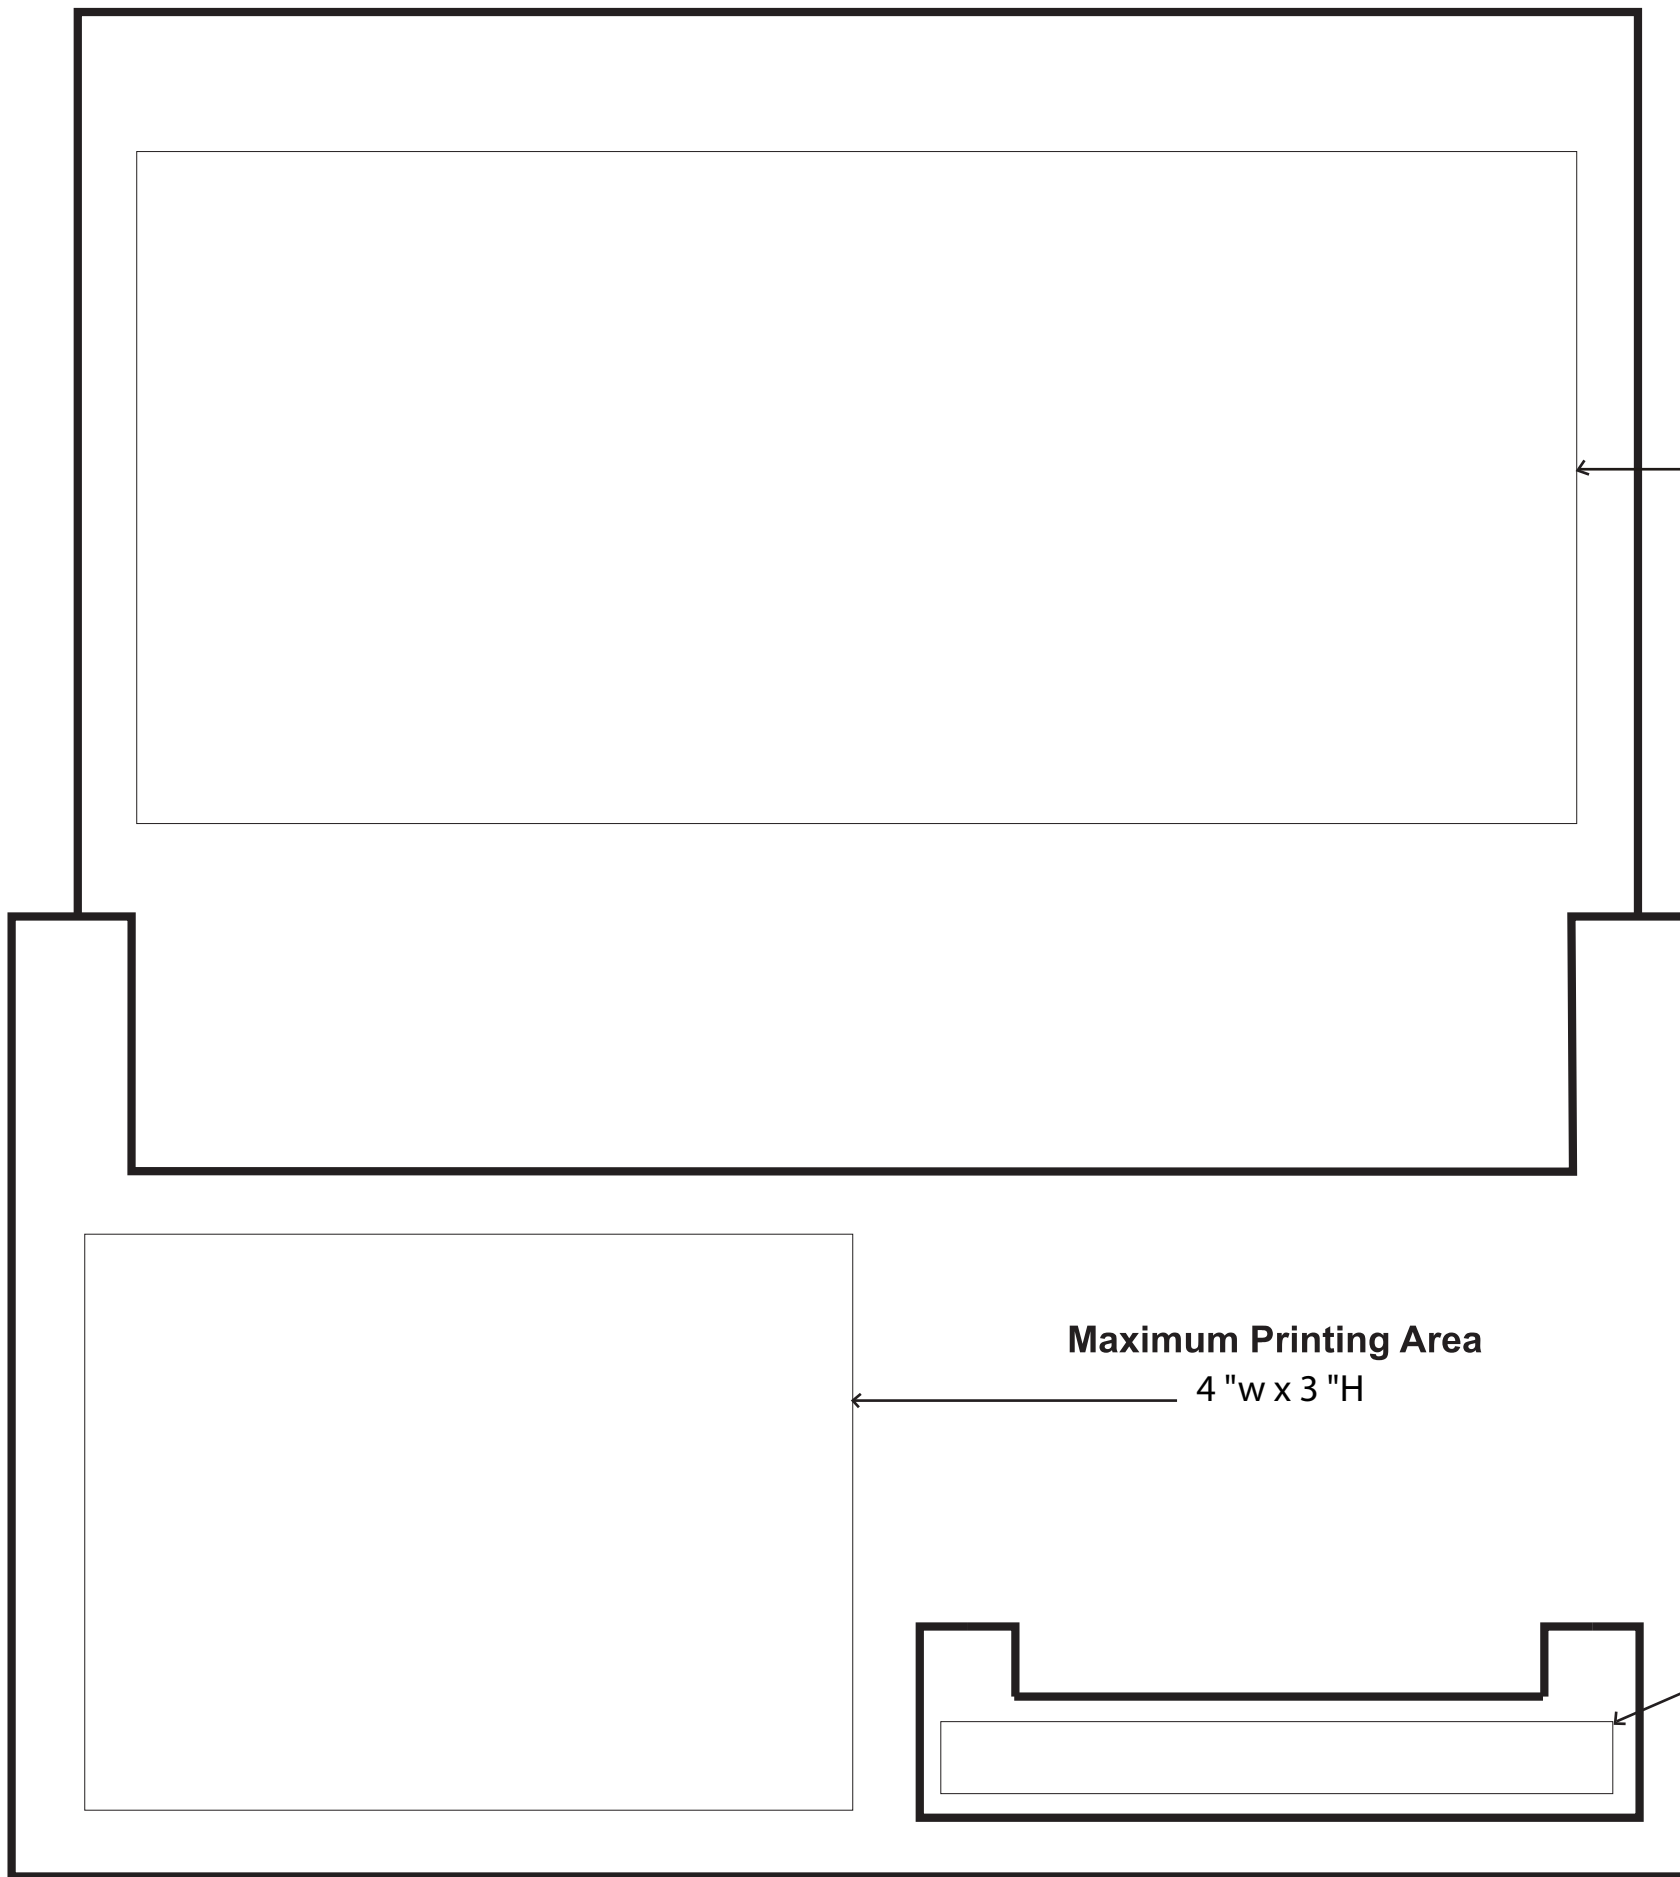

**Item#: LHF-P120**

8 3/4" wide x 9 1/2" high x 1 3/8" pocket depth  
With a business card pocket attached

**Maximum Printing Area**

7.5"w x 3.5 "H

**Maximum Printing Area**

4 "w x 3 "H

**Maximum Printing Area**

3 1/2"w x 3/8"H