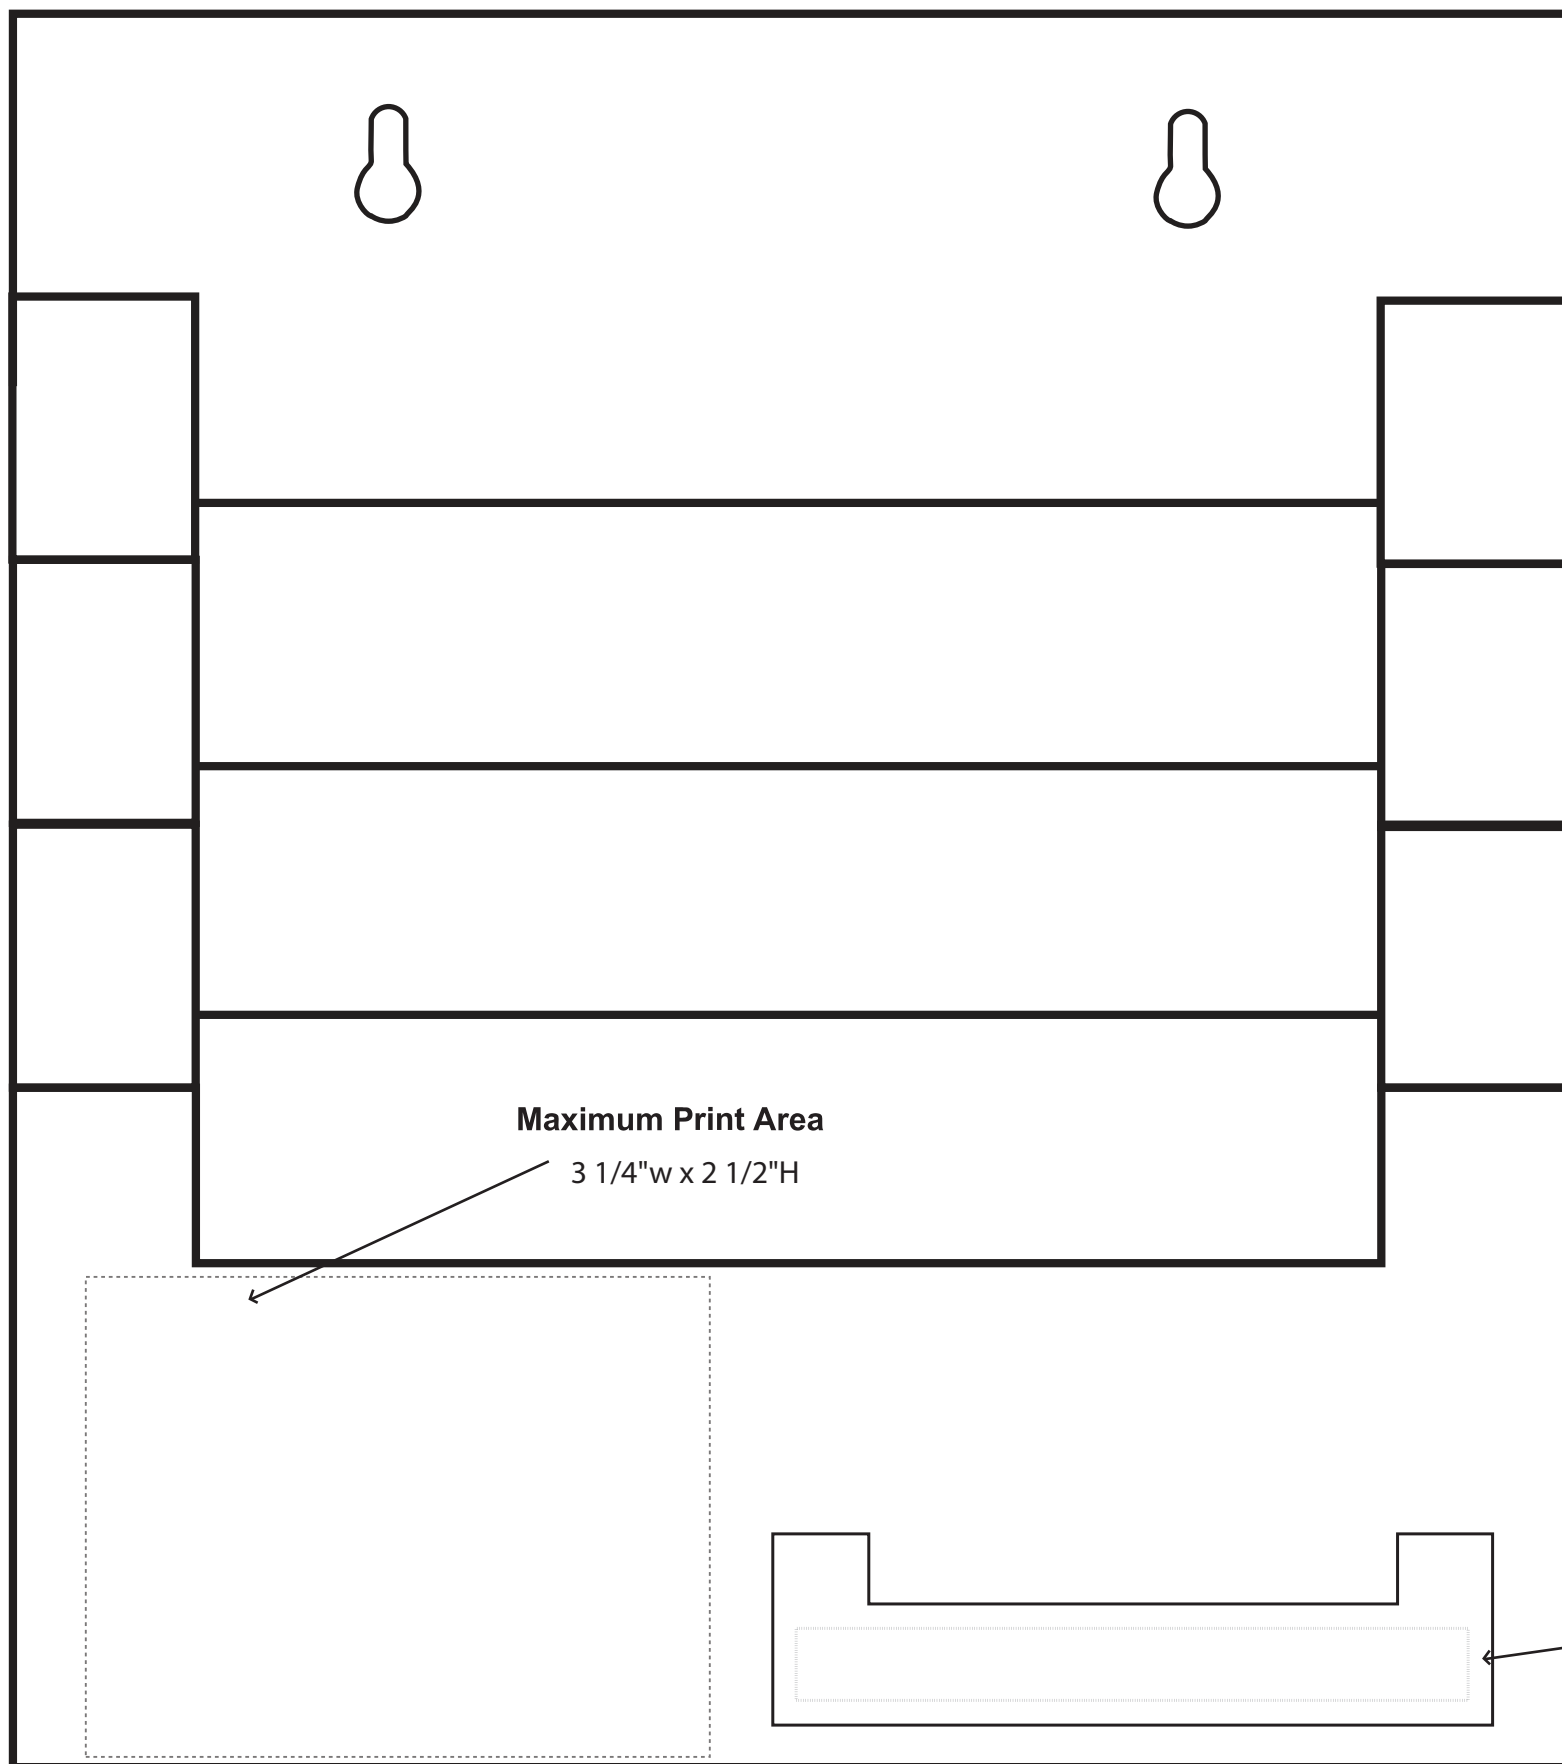

# Item#: LHF-P84

4-Tiered Brochure Holder for 8-1/2 x 11 W/ Business Card

Lorem ipsum

ACTUAL IMPRINT SIZE: