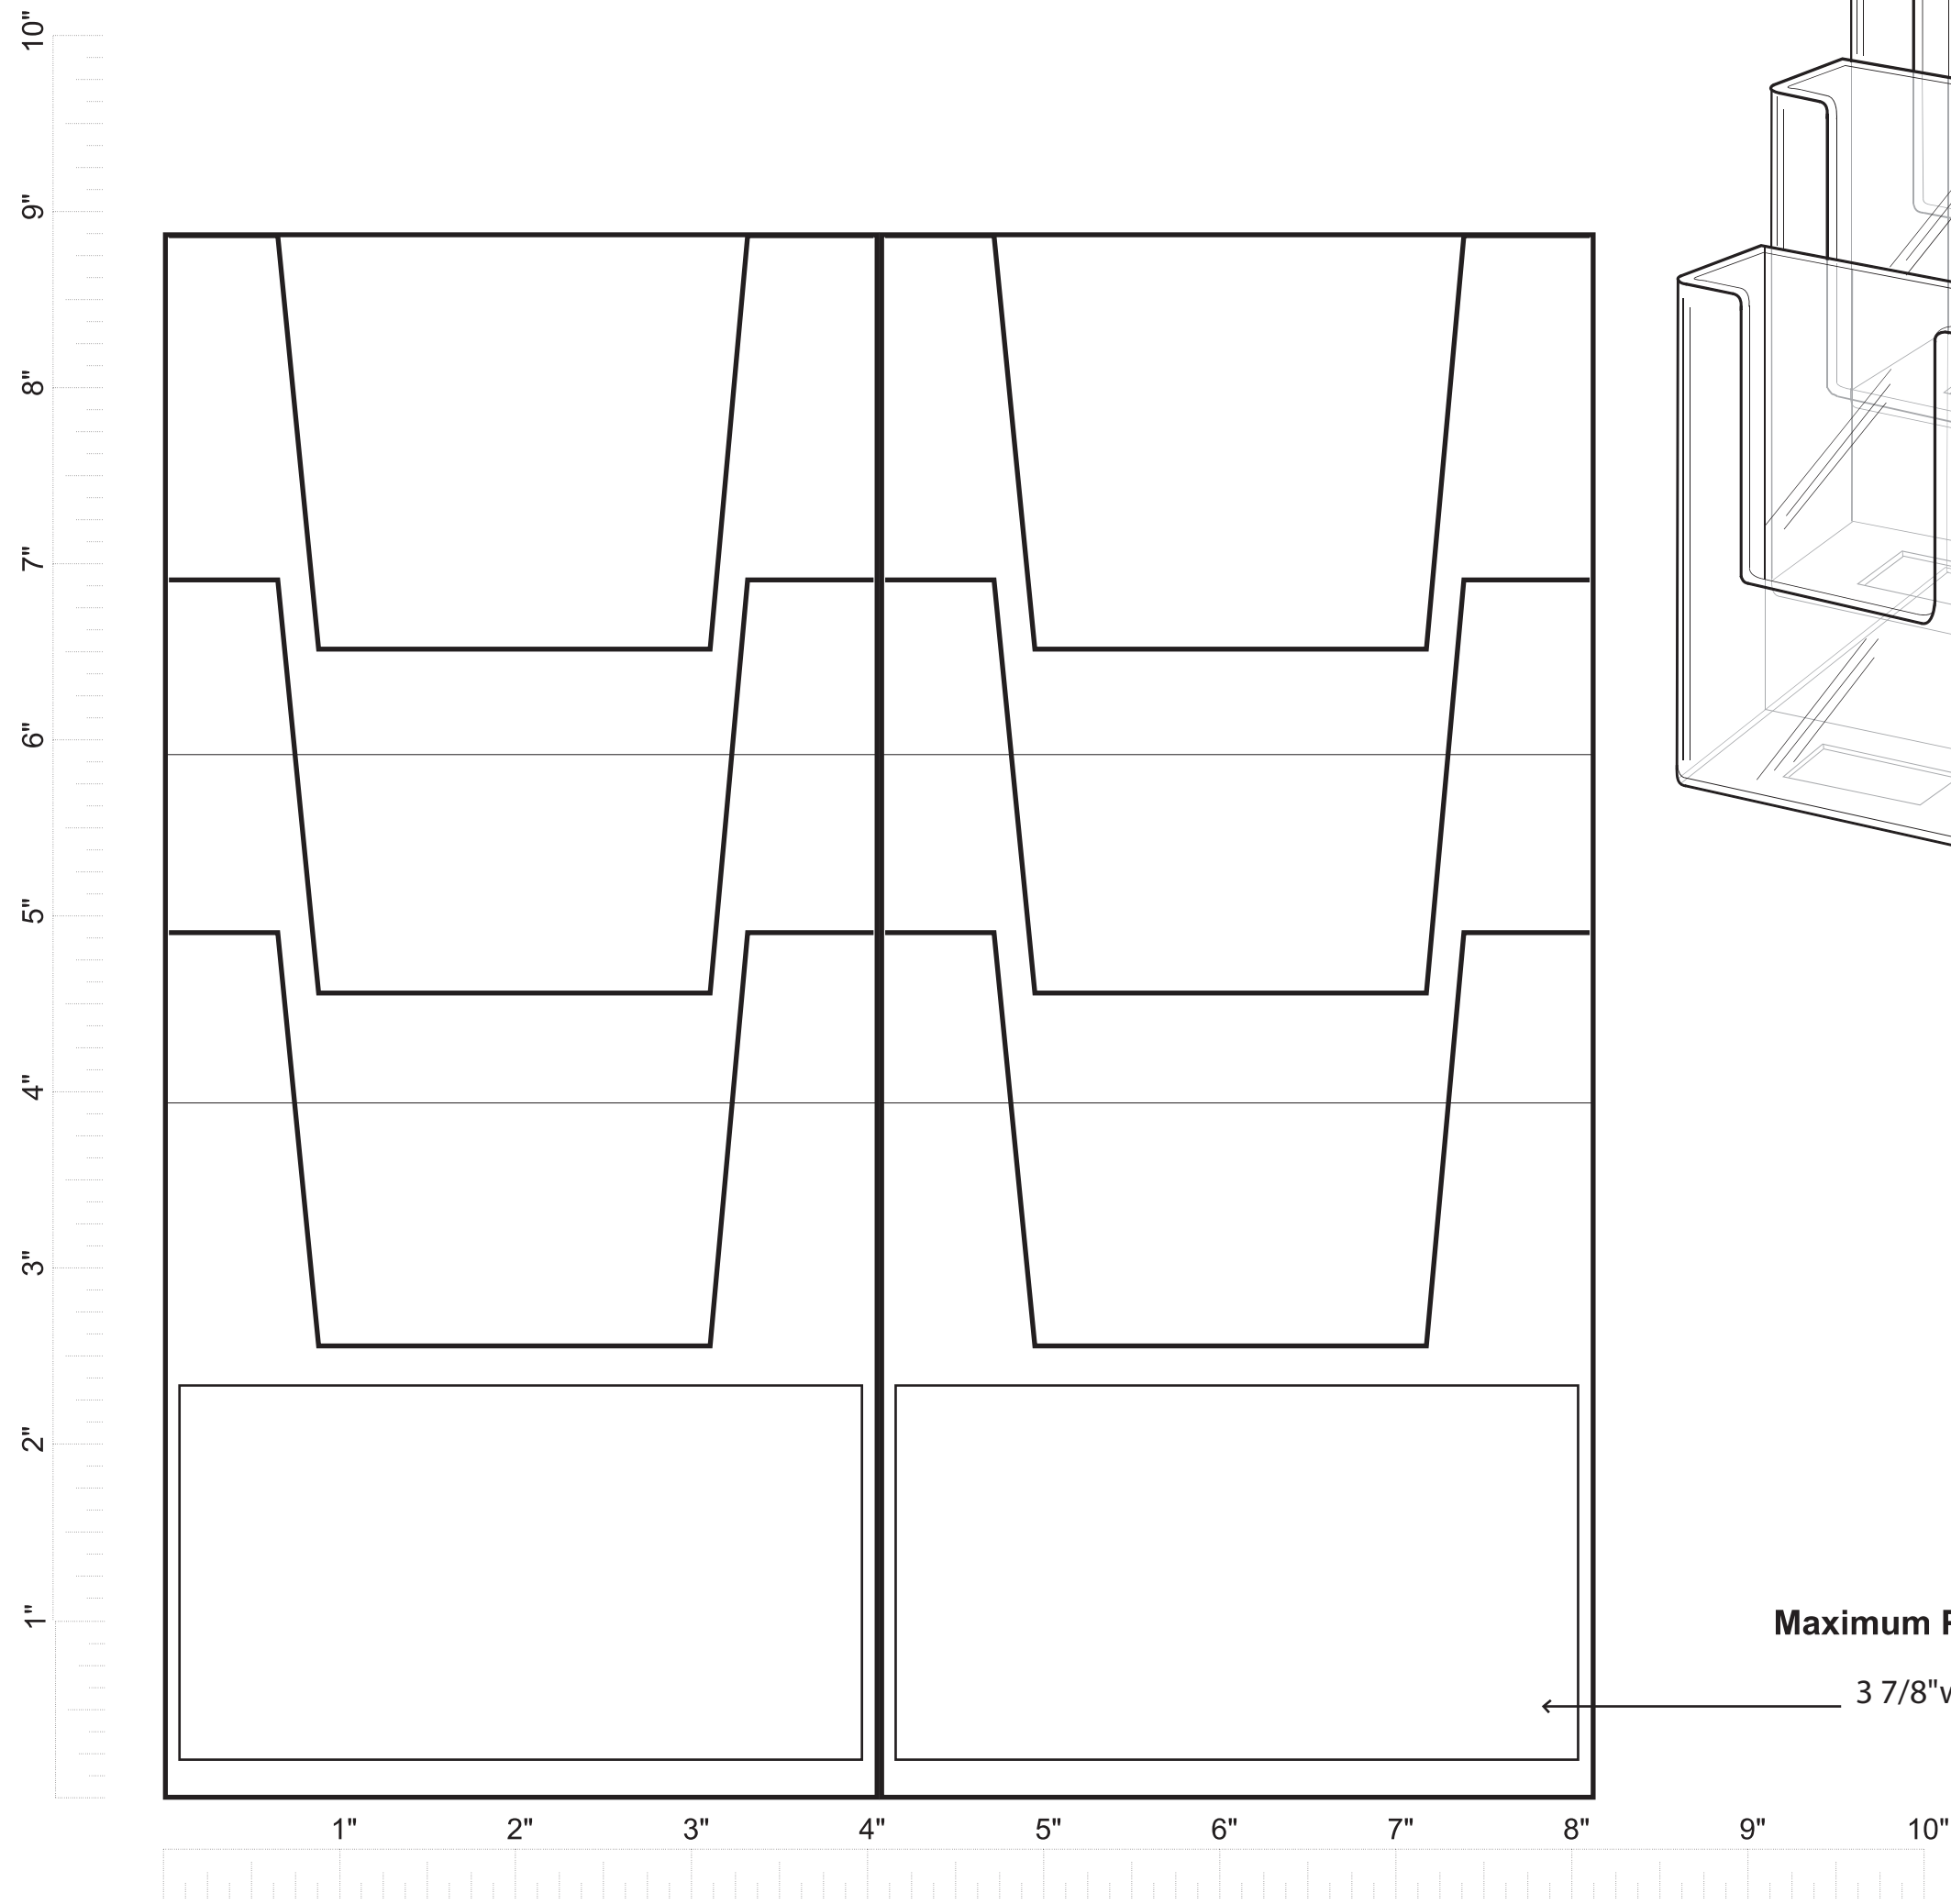

Item#: LHF-S106
4 1/8" X 5" X 1 3/4" SIX POCKET TIERED

Maximum Printing Area

3 7/8"w x 2 1/8"H