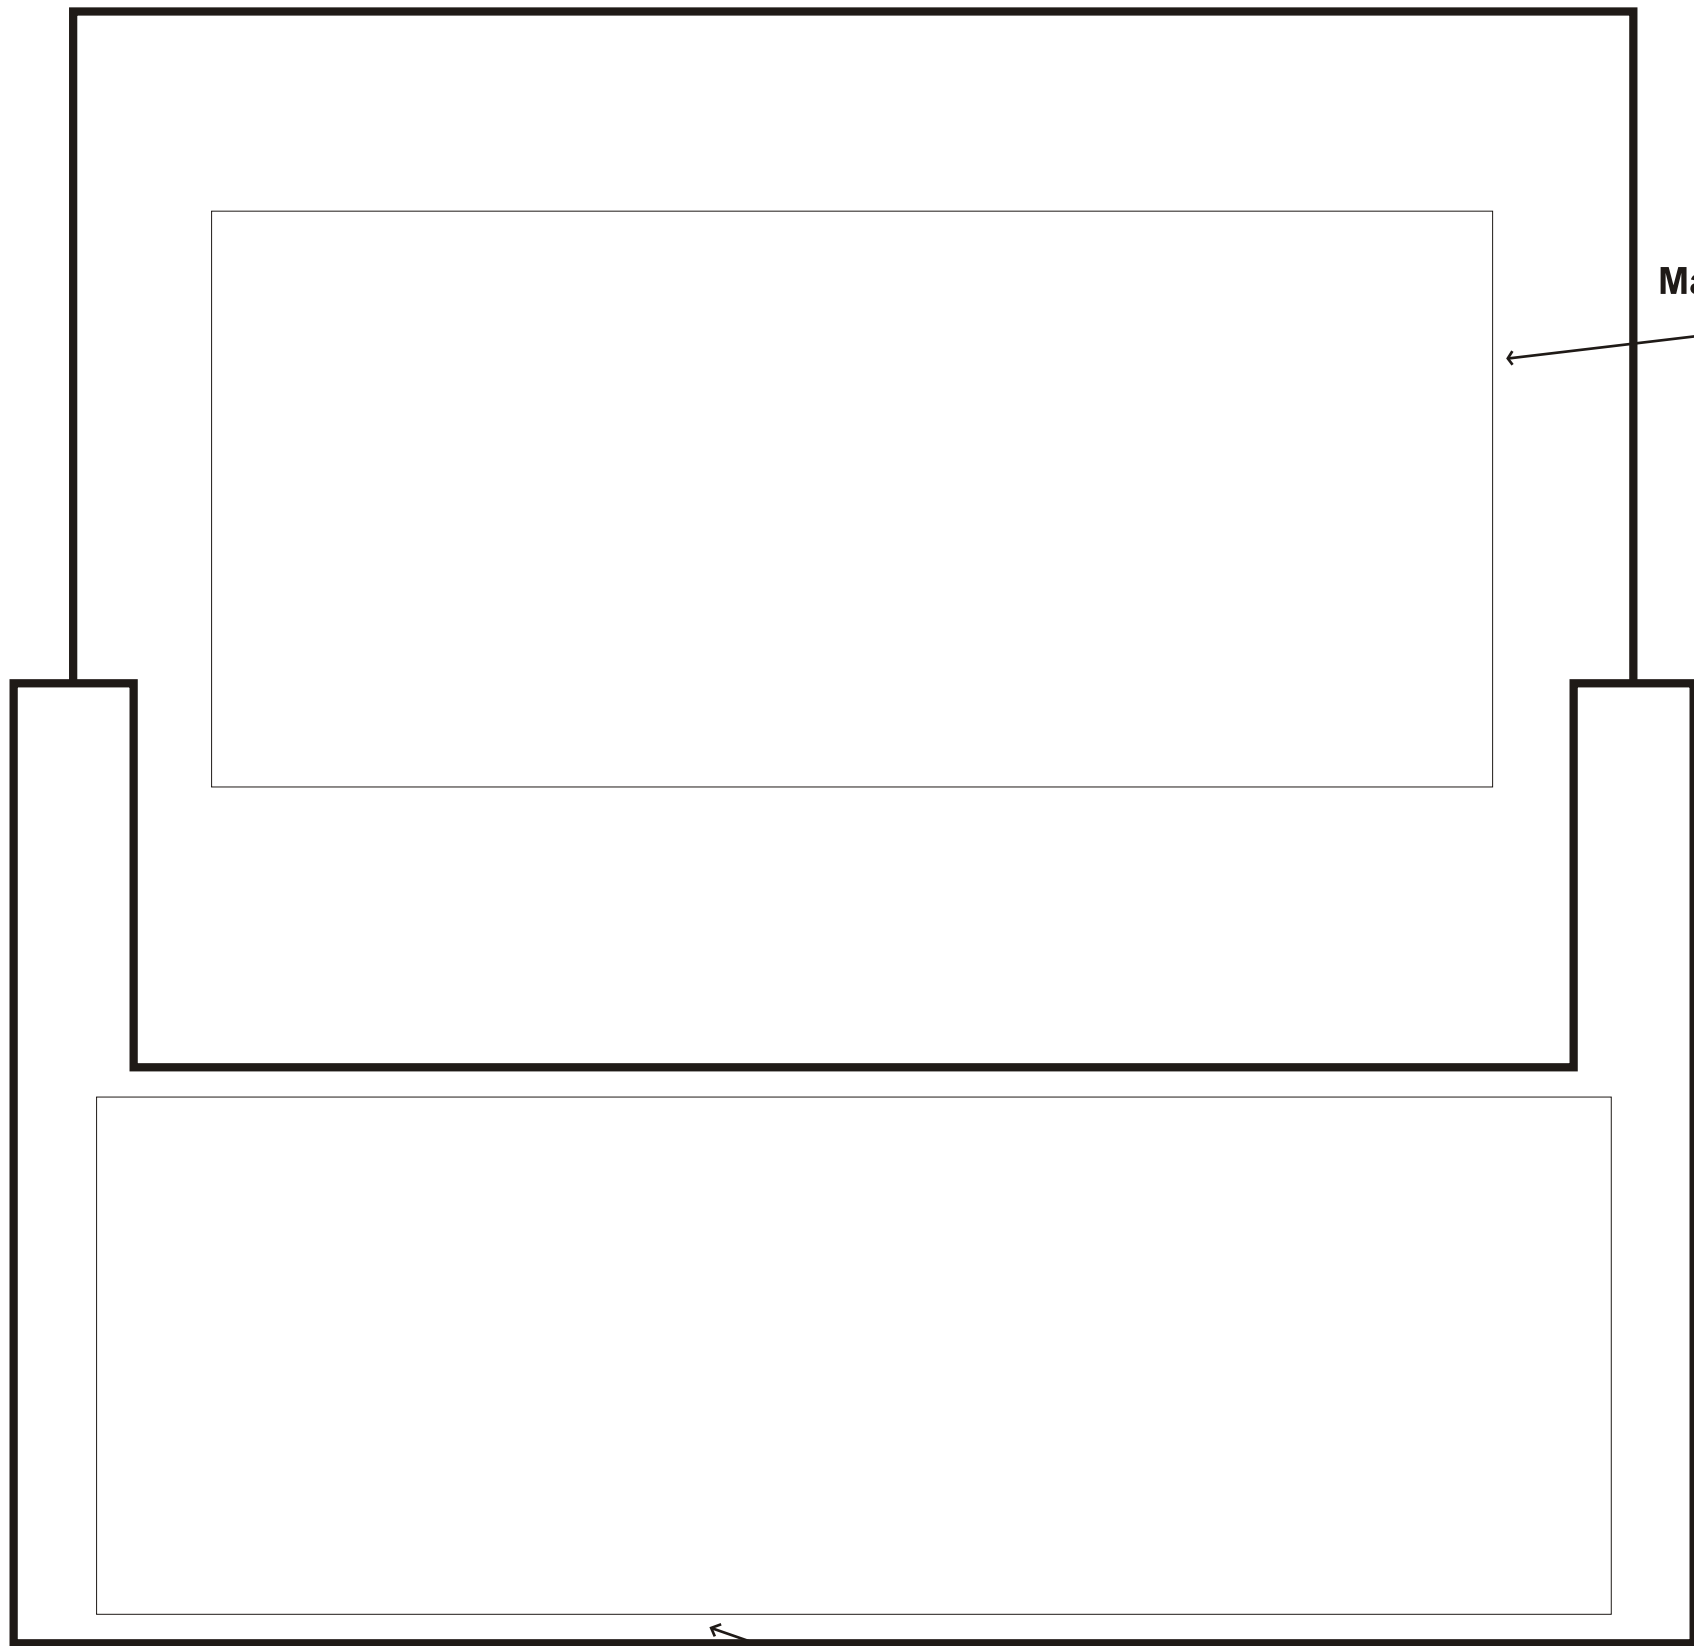

Item#: LHW-M131

4" X 9 1/2" X 1 1/4" TWO POCKET WALL-MOUNT (W/ TAPE)

Maximum Printing Area
7.5"w x 3.5 "H

Maximum Printing Area
8"w x 3 "H